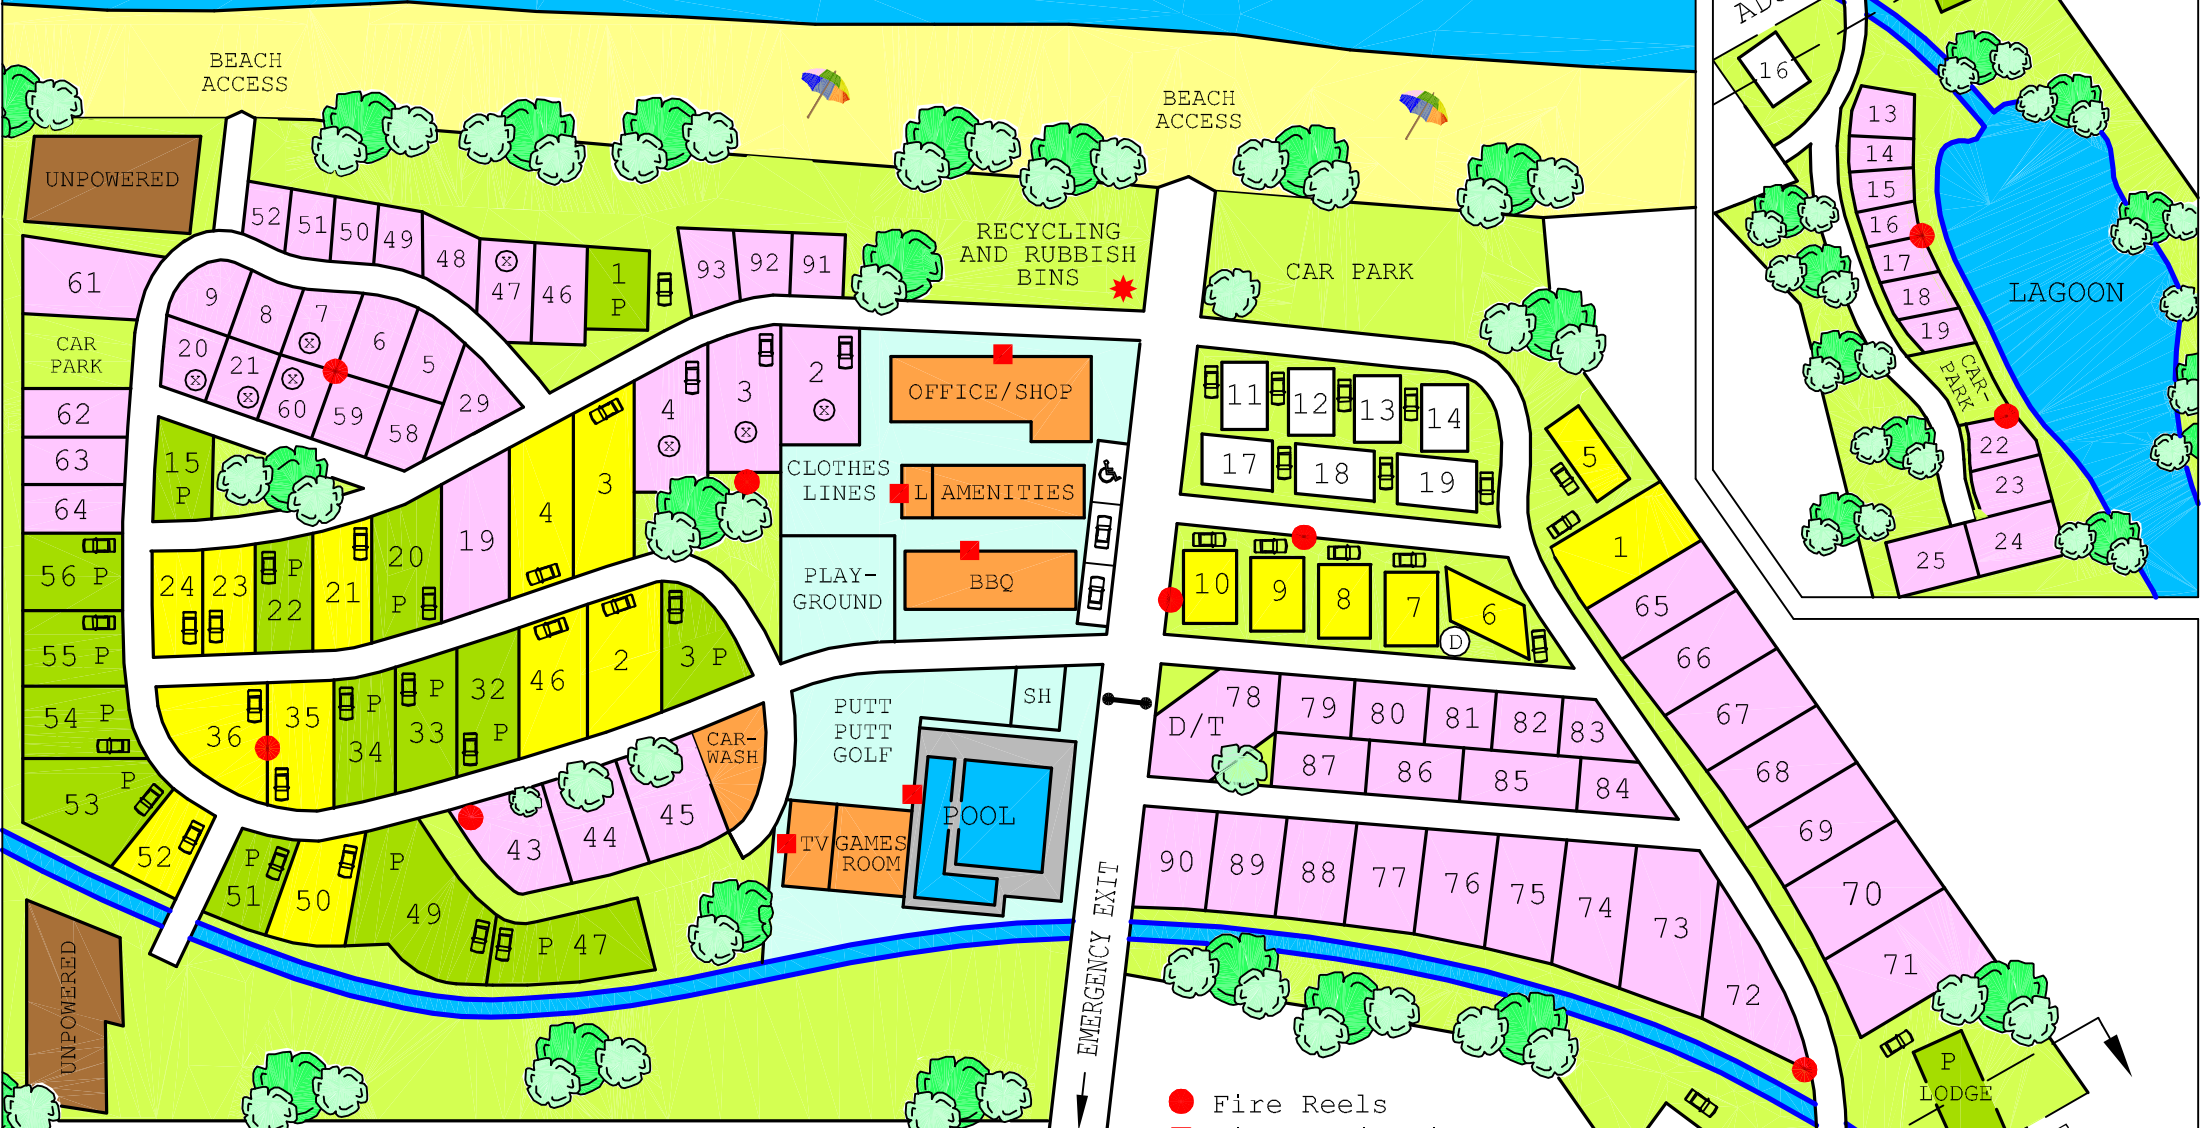

# Sapphire Beach Holiday Park

# Solitary Islands Marine Park

BEACH ACCESS

BEACH ACCESS

- Cabins - Short Term
- Villas - Short Term
- Powered site - Short Term
- Powered site with concrete pad - Short Term

- Facilities
- Laundry
- Camping unpowered - Short Term
- Long term

- Fire Reels
- Fire Extinguishers
- Evacuation Point
- Car Parking
- Disabled Car Parking
- Dump point
- SH Shower
- Boom Gate

\* Not to Scale