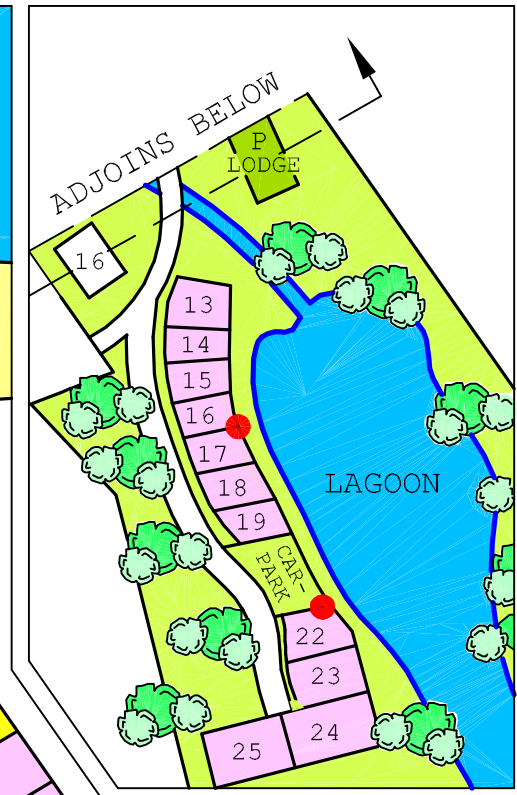

# Sapphire Beach Holiday Park

# Solitary Islands Marine Park

BEACH ACCESS

BEACH ACCESS

- Cabins - Short Term
- Villas - Short Term
- Powered site - Short Term
- Powered site with concrete pad - Short Term

- Facilities
- Laundry
- Camping unpowered - Short Term
- Long term

- Fire Reels
- Fire Extinguishers
- Evacuation Point
- Car Parking
- Disabled Car Parking
- Dump point
- SH Shower
- Boom Gate

\* Not to Scale